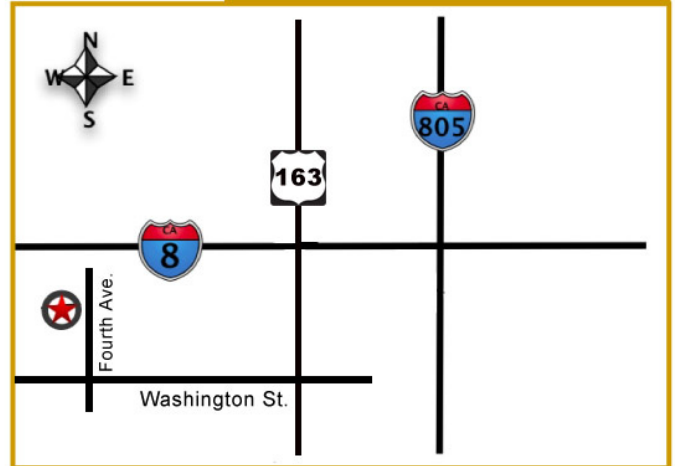

DIRECTIONS TO OUR OFFICE

4060 Fourth Avenue, Suite 540
San Diego, California 92103
619-298-6150

Click on this map to link to a more detailed view of our location.

Coming From Escondido (North)

- CA-163 South
- Washington Street West exit
- Turn right on Washington Street
- Turn right on Fourth Avenue*

Coming From El Cajon (East)

- I-8 West
- CA-163 South
- Washington Street West exit
- Turn right on Washington Street
- Turn right on Fourth Avenue*

Coming From Chula Vista (South)

- I-5 North
- Merge onto CA-163 North
- Washington Street East exit
- Merge onto Washington Street East
- Make u-turn on Washington Street heading West
- Turn right on Fourth Avenue*

Coming From Ocean Beach (West)

- I-8 East
- CA-163 South
- Washington Street West exit
- Turn right on Washington Street
- Turn right on Fourth Avenue*

* **FREE PARKING INFORMATION:** If you wish to use our free parking spots located in the alley behind our building, you will need to turn right into the alley after you pass Fourth Avenue. Click on the Free Parking button to link to detailed instructions on where to find the free parking spaces.